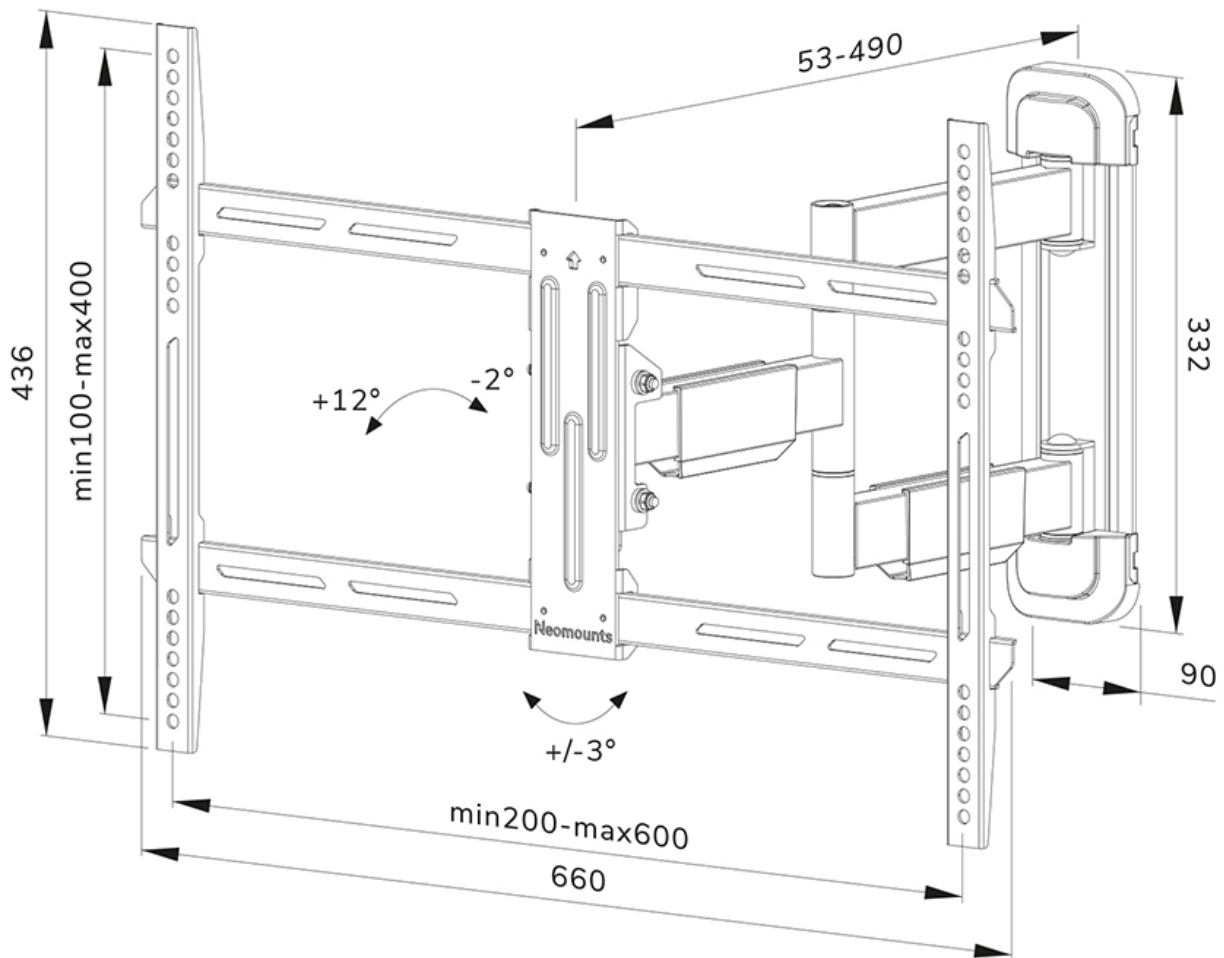

FUNCTIONALITY

Type	Full motion Tilt Swivel
Lockable	Not lockable
Tilt (degrees)	+12°, -2°
Swivel (degrees)	+45°, -45°
Rotate (degrees)	+3°, -3°
Height	43,6 cm
Width	66 cm
Depth	5,3 cm

INFORMATION

Color	Black
Main material	Steel
Warranty	5 year
EAN code	8717371448745

Neomounts

Neomounts

Neomounts WL40-550BL16 full motion wall mount for 40-65" screens - Black

The Neomounts WL40-550BL16 LEVEL is a full motion wall mount for flat screens up to 65" with a maximum weight capacity of 40 kg. The versatile tilt (14°) and swivel (+45°/-45°) technology allows you to create the optimum viewing angle. The mount can be levelled for the perfect installation.

The LEVEL-550 wall mount has a depth of 5,3-49 cm and is suitable for screens that meet VESA hole pattern 200x100 to 600x400 mm.

The WL40-550BL16 features a nifty Easy-release system, that allows you to attach the TV in a wink of an eye. The mount is equipped with cable management, to secure any loose cables on the back of the screen.

WL40-550BL16

NEOMOUNTS TV WALL MOUNT

Neomounts

Measuring unit: mm