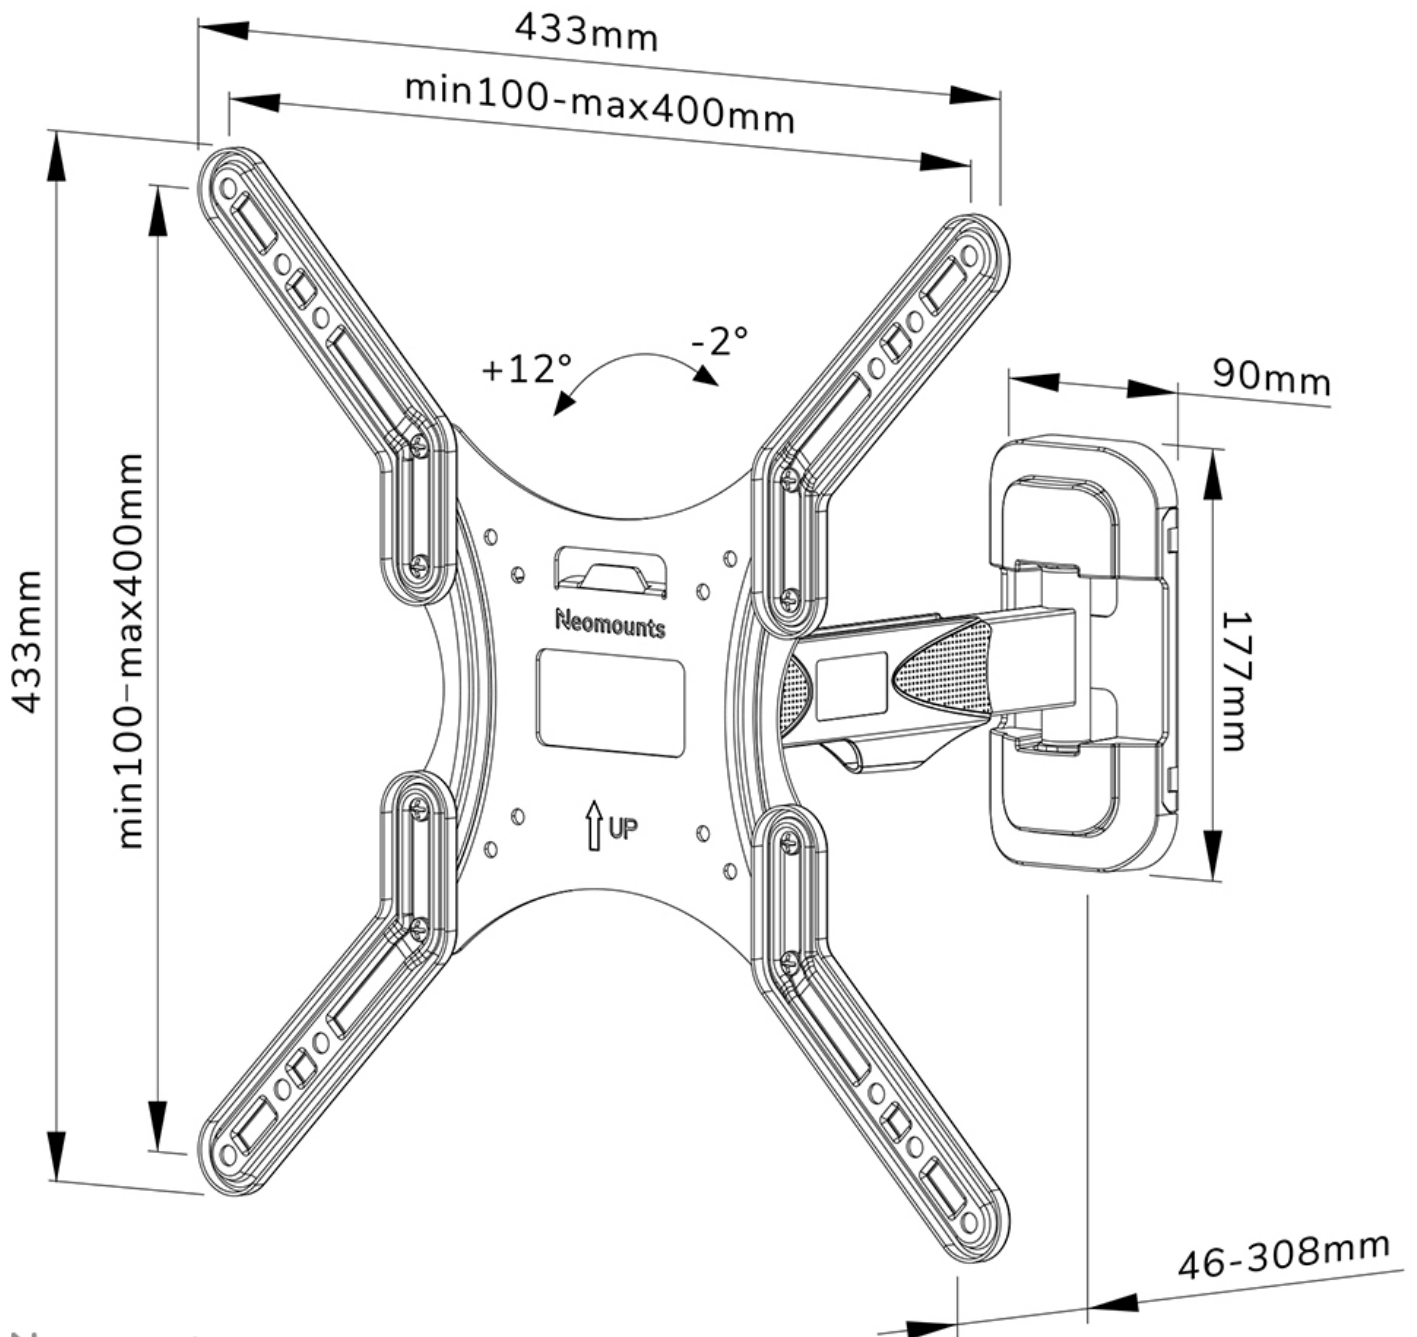

WL40-540BL14

NEOMOUNTS WL40-540BL14 TV MOUNT WALL

Neomounts