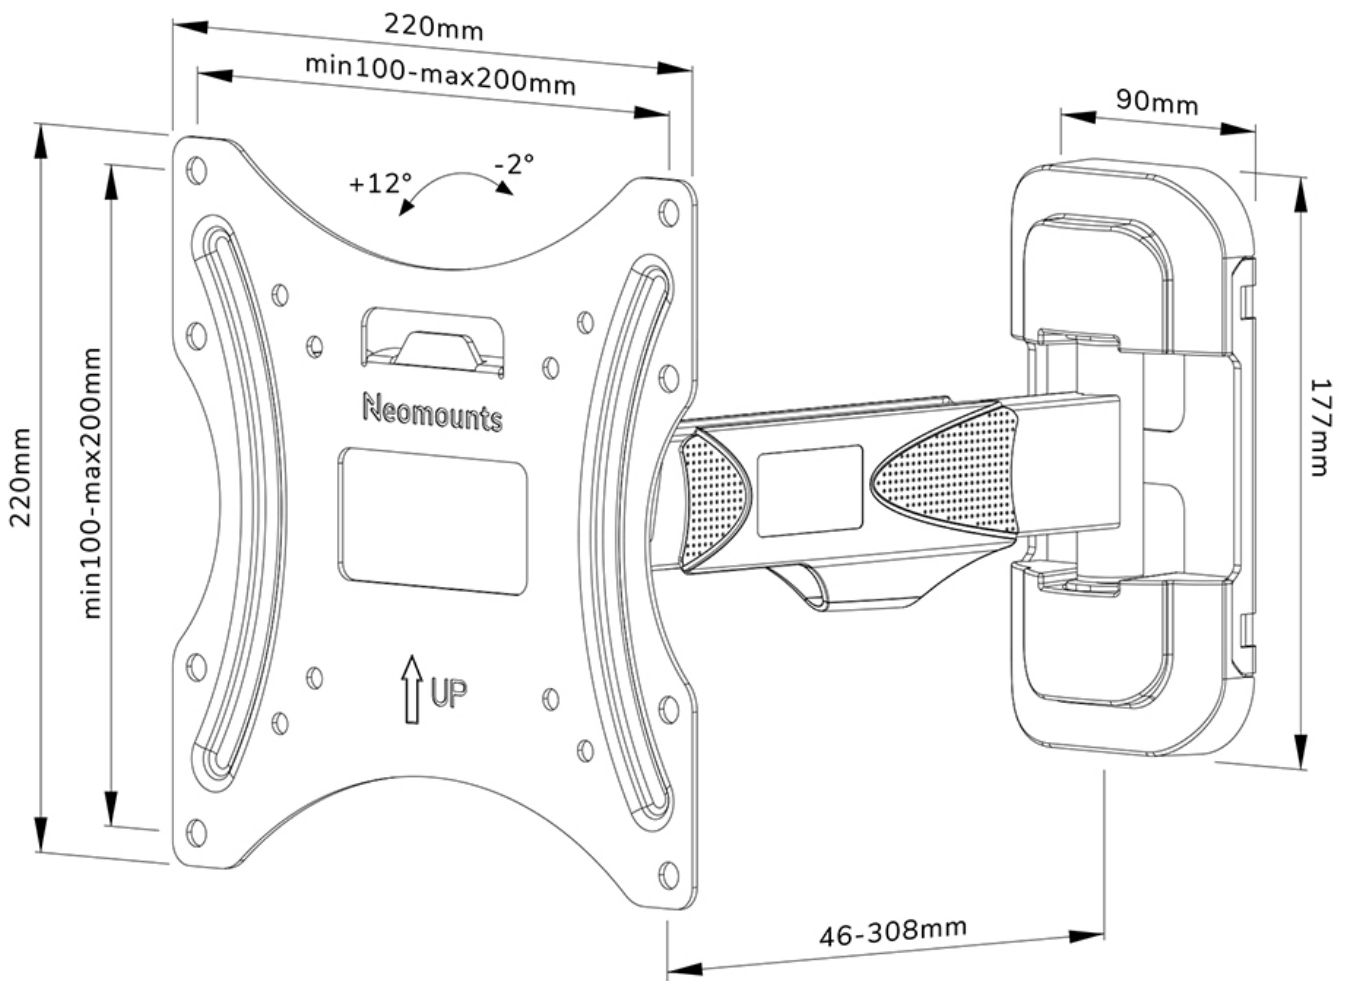

WL40-540BL12

NEOMOUNTS WL40-540BL12 TV MOUNT WALL

Neomounts