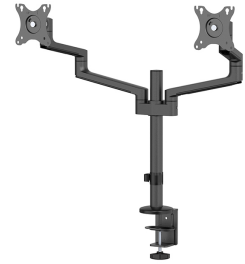

DS60-425BL2

NEOMOUNTS DESK MONITOR ARM

SPECIFICATIONS

GENERAL

Min. screen size*	17 inch
Max. screen size*	27 inch
Max. weight	8 kg (per screen)
Screens	2
VESA minimum	75x75 mm
VESA maximum	100x100 mm
Desk mount	Grommet Clamp
Distance to wall	12,8-46 cm

FUNCTIONALITY

Height adjustment	29,5-60,7 cm
Width adjustment	33,2 cm
Depth adjustment	6,6-39,8 cm
Lockable	Not lockable
Tilt (degrees)	+90°, -30°
Swivel (degrees)	+90°, -90°
Rotate (degrees)	360°
Height	76,3 cm
Width	88,8 cm
Depth	46 cm
Adjustment type	Manual

Neomounts

Neomounts

Neomounts DS60-425BL2 full motion desk monitor arm for 17-27" screens - Black

The Neomounts DS60-425BL2 NEXT Lite is a full motion desk mount for two screens up to 27" with a maximum weight capacity of 8 kg per screen. The versatile tilt (120°), rotate (360°) and swivel (180°) technology allows you to adjust the mount to the optimal viewing angle for your screens. Additionally, the mount has manual height and depth adjustment to create the perfect working position.

Due to the short T-Rex® upper arm of the NEXT Lite, only minimal depth is required when placed near a wall or separation panel. This allows the screens to be positioned further away from the user which is better for the eyes and also leaves more space for good ergonomic working posture. The smart internal cable management system ensures orderly routing of the cables. The DS60-425BL2 is suitable for screens that meet VESA hole pattern 75x75 or 100x100 mm. Neomounts offers various optional VESA adapter plates for deviating hole patterns. The DS60-425BL2 is equipped with an Easy-release VESA system for easy installation and comes with both desk clamp and grommet.